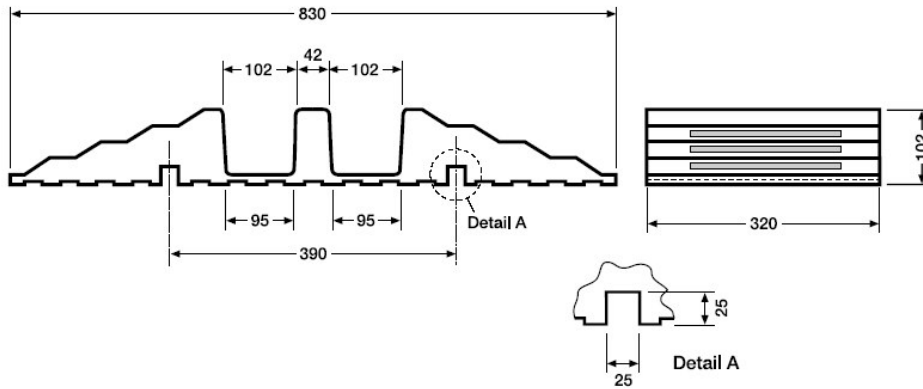

Part Number: **HR3**

**MATERIAL: NATURAL/SBR RUBBER COMPOUND**

All Dimensions are in MILLIMETRES  
Dimensions can vary they are TYPICAL ONLY

PP0059 - February 2006

Part Number: **HR4**

**MATERIAL: NATURAL/SBR RUBBER COMPOUND**

All Dimensions are in MILLIMETRES  
Dimensions can vary they are TYPICAL ONLY

PP0060 - February 2006

Part Number: **HR5**

**MATERIAL: NATURAL/SBR RUBBER COMPOUND**

All Dimensions are in MILLIMETRES  
Dimensions can vary they are TYPICAL ONLY

# MODULAR HOSE RAMPS

Part Number: **HR6**

**HR6/BLOCK**

**HR6/WEDGE**

**HR6/BRIDGE**

TYPICAL ARRANGEMENT OF UNITS

**MATERIALS: GALVANISED STEEL & NATURAL/SBR RUBBER COMPOUND**

All Dimensions are in MILLIMETRES  
Dimensions can vary they are TYPICAL ONLY

### MATERIAL: PVC

All Dimensions are in MILLIMETRES  
Dimensions can vary they are TYPICAL ONLY

PP0064 - February 2006