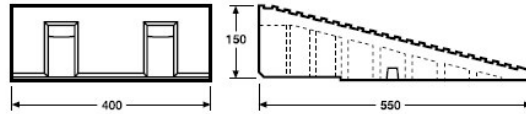

# MODULAR HOSE RAMPS

Part Number: **HR6**

**HR6/BLOCK**

**HR6/WEDGE**

**HR6/BRIDGE**

TYPICAL ARRANGEMENT OF UNITS

**MATERIALS: GALVANISED STEEL & NATURAL/SBR RUBBER COMPOUND**

All Dimensions are in MILLIMETRES  
Dimensions can vary they are TYPICAL ONLY