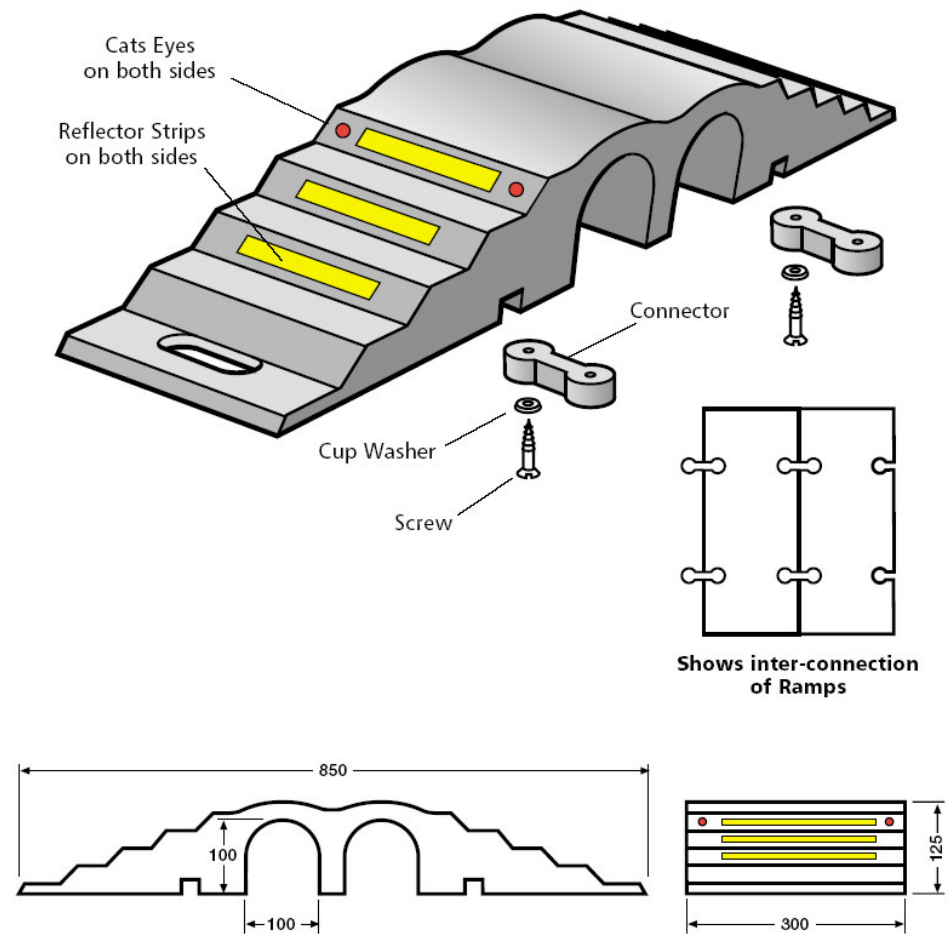

HOSE/CABLE BRIDGE

Part Number: **HCR4**

MATERIALS: NATURAL RUBBER/CAST ALUMINIUM CENTRE

All Dimensions are in MILLIMETRES
Dimensions can vary they are TYPICAL ONLY

PP0063 - February 2006