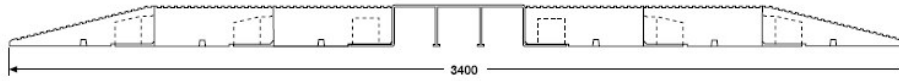

# MODULAR HOSE RAMPS

Part Number: **HR6**

**HR6/BLOCK**

**HR6/WEDGE**

**HR6/BRIDGE**

TYPICAL ARRANGEMENT OF UNITS

**MATERIALS: GALVANISED STEEL & NATURAL/SBR RUBBER COMPOUND**

All Dimensions are in MILLIMETRES  
Dimensions can vary they are TYPICAL ONLY