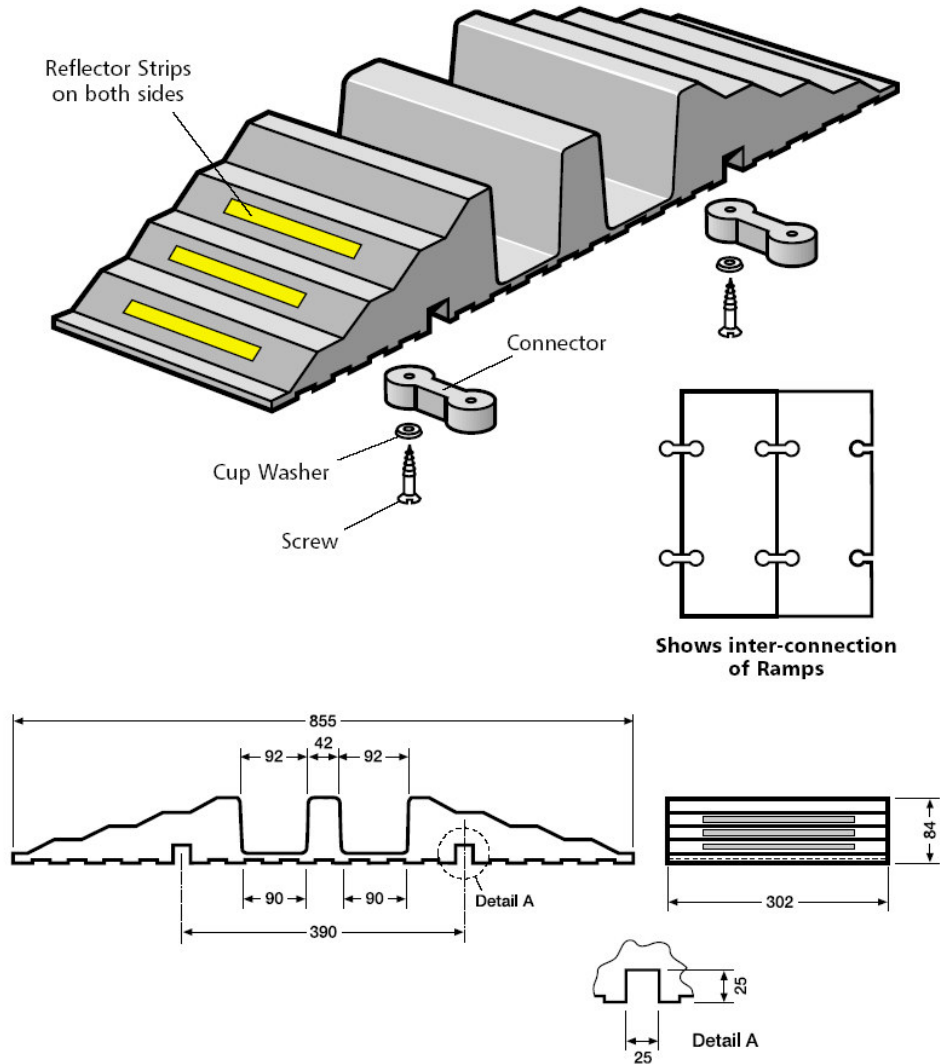

Part Number: **HR3**

**MATERIAL: NATURAL/SBR RUBBER COMPOUND**

All Dimensions are in MILLIMETRES  
Dimensions can vary they are TYPICAL ONLY

PP0059 - February 2006

Part Number: **HR4**

**MATERIAL: NATURAL/SBR RUBBER COMPOUND**

# MODULAR HOSE RAMPS

Part Number: **HR6**

**HR6/BLOCK**

**HR6/WEDGE**

**HR6/BRIDGE**

TYPICAL ARRANGEMENT OF UNITS

**MATERIALS: GALVANISED STEEL & NATURAL/SBR RUBBER COMPOUND**

All Dimensions are in MILLIMETRES  
Dimensions can vary they are TYPICAL ONLY