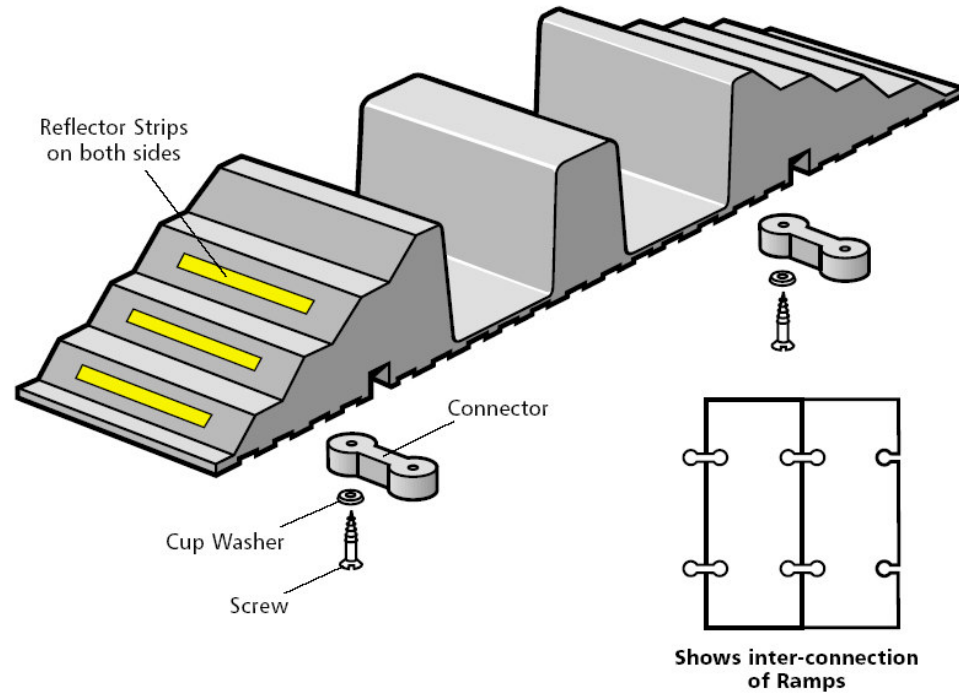

Part Number: **HR5**

MATERIAL: NATURAL/SBR RUBBER COMPOUND

All Dimensions are in MILLIMETRES
Dimensions can vary they are TYPICAL ONLY

PP0061 - February 2006