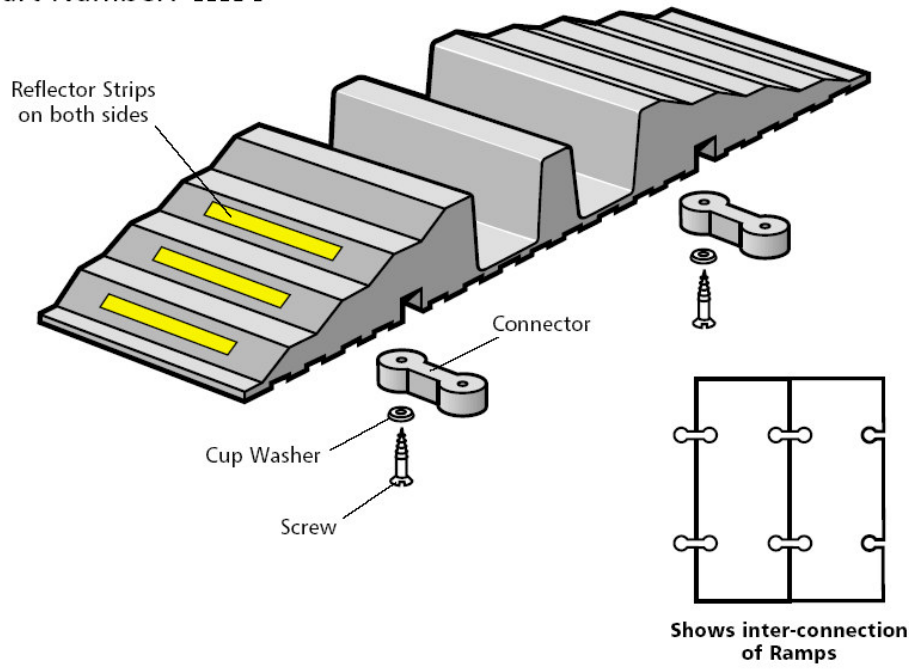

Part Number: **HR3**

**MATERIAL: NATURAL/SBR RUBBER COMPOUND**

All Dimensions are in MILLIMETRES  
Dimensions can vary they are TYPICAL ONLY

PP0059 - February 2006

Part Number: **HR4**

**MATERIAL: NATURAL/SBR RUBBER COMPOUND**

# MODULAR HOSE RAMPS

Part Number: **HR6**

**HR6/BLOCK**

**HR6/WEDGE**

**HR6/BRIDGE**

TYPICAL ARRANGEMENT OF UNITS

**MATERIALS: GALVANISED STEEL & NATURAL/SBR RUBBER COMPOUND**

All Dimensions are in MILLIMETRES  
Dimensions can vary they are TYPICAL ONLY