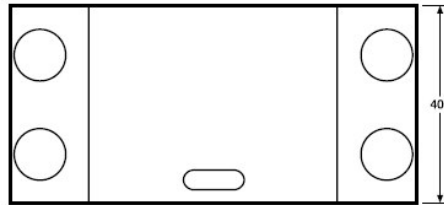

# MODULAR HOSE RAMPS

Part Number: **HR6**

**HR6/BLOCK**

**HR6/WEDGE**

**HR6/BRIDGE**

TYPICAL ARRANGEMENT OF UNITS

**MATERIALS: GALVANISED STEEL & NATURAL/SBR RUBBER COMPOUND**

All Dimensions are in MILLIMETRES  
Dimensions can vary they are TYPICAL ONLY