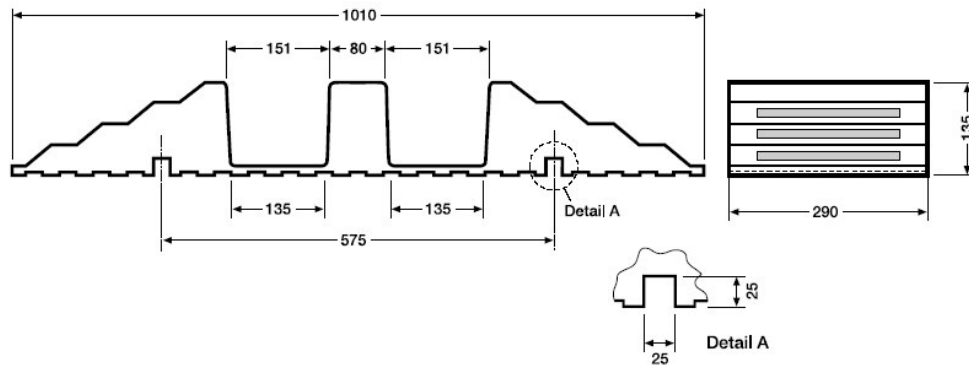

Part Number: **HR3**

**MATERIAL: NATURAL/SBR RUBBER COMPOUND**

All Dimensions are in MILLIMETRES  
Dimensions can vary they are TYPICAL ONLY

PP0059 - February 2006

Part Number: **HR4**

**MATERIAL: NATURAL/SBR RUBBER COMPOUND**

All Dimensions are in MILLIMETRES  
Dimensions can vary they are TYPICAL ONLY

PP0060 - February 2006

Part Number: **HR5**

**MATERIAL: NATURAL/SBR RUBBER COMPOUND**

All Dimensions are in MILLIMETRES  
Dimensions can vary they are TYPICAL ONLY

# MODULAR HOSE RAMPS

Part Number: **HR6**

**HR6/BLOCK**

**HR6/WEDGE**

**HR6/BRIDGE**

TYPICAL ARRANGEMENT OF UNITS

**MATERIALS: GALVANISED STEEL & NATURAL/SBR RUBBER COMPOUND**

All Dimensions are in MILLIMETRES  
Dimensions can vary they are TYPICAL ONLY

### MATERIAL: PVC

All Dimensions are in MILLIMETRES  
Dimensions can vary they are TYPICAL ONLY

PP0064 - February 2006